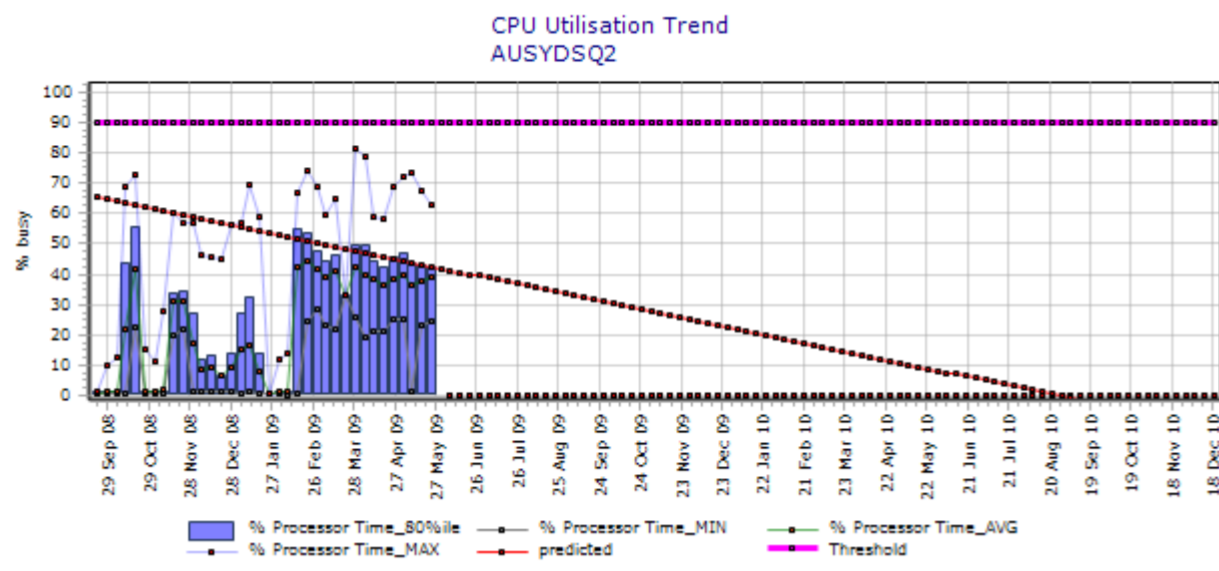

Server utilisation dashboard for AUSYDSQ2

Notes:

All is well with this server

CPU Utilisation