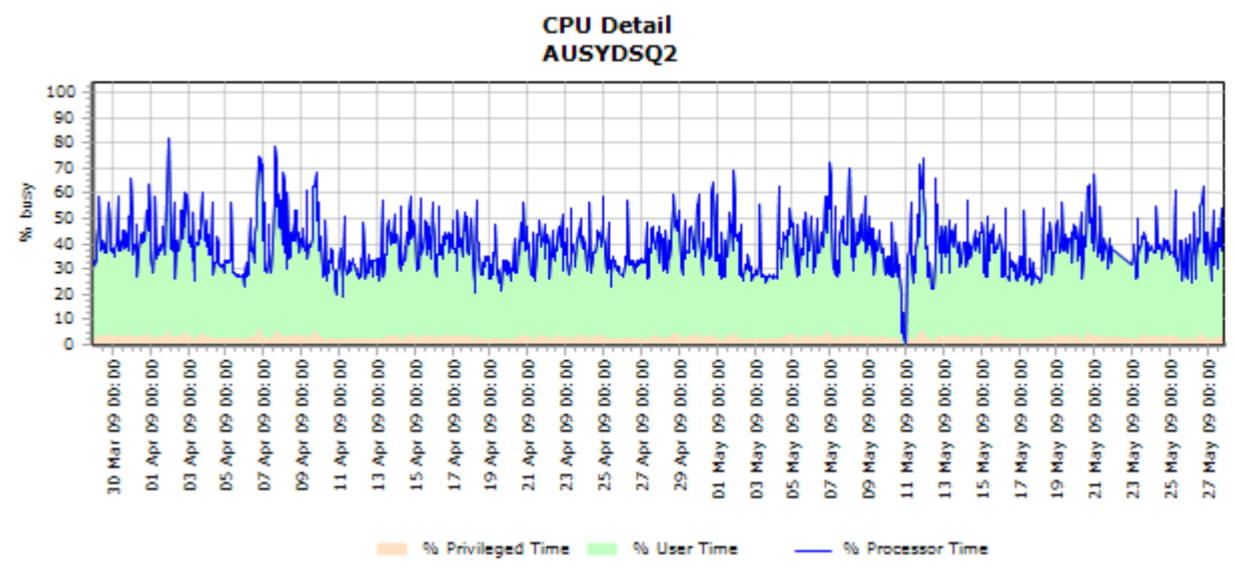

Server utilisation dashboard for AUSYDSQ2

Notes:

All is well with this server

CPU Utilisation